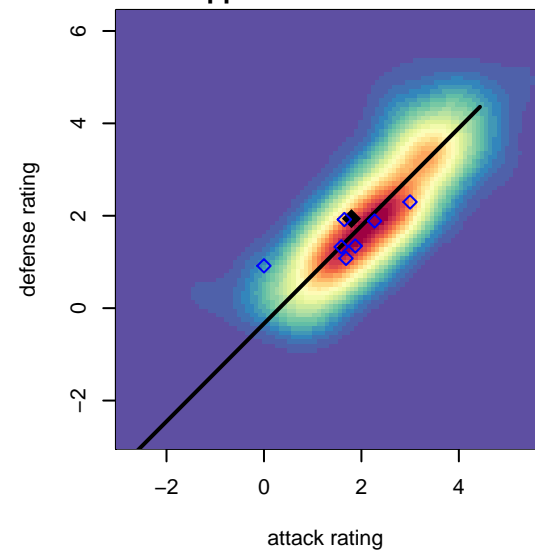

Cascade Rush Revolution G02

Cascade Rush FC
, OR
G02 total strength=1339
attack=6.03 defense=6.94

alt names used:
Cascade Rush Revolution

Venues played:
2016 Capital Cup GU15
2016 Bend Premier Cup Kat Williamson (Silver,

**attack and defense variance (black dot)
relative to other teams
and top 10 in region**

**attack and defense rating
relative to others at age
and all opponents in last 13 months**

**attack and defense rating
relative to others at age
and all opponents in last 13 months**

Performance relative to 13 month average

Performance relative to 13 month average

Distribution of opponents
 Red = Lose zone, Blue = Win zone, Green = Even
 Black line separates win/lose zones

lot. A=Neither has attack advantage, B=Opponent has both attack and defense advantage, C=Opponent has both attack and defense disadvantage, D=Both have