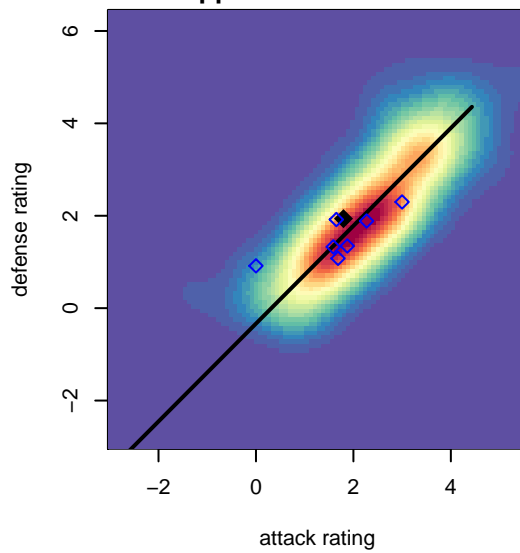

Cascade Rush Revolution G02

Cascade Rush FC
, OR
G02 total strength=1339
attack=6.03 defense=6.94

alt names used:
Cascade Rush Revolution

Venues played:
2016 Capital Cup GU15
2016 Bend Premier Cup Kat Williamson (Silver,

**attack and defense variance (black dot)
relative to other teams
and top 10 in region**

**attack and defense rating
relative to others at age
and all opponents in last 13 months**

**attack and defense rating
relative to others at age
and all opponents in last 13 months**

Performance relative to 13 month average

Performance relative to 13 month average

Distribution of opponents
 Red = Lose zone, Blue = Win zone, Green = Even
 Black line separates win/lose zones

lot. A=Neither has attack advantage, B=Opponent has both attack and defense advantage, C=Opponent has both attack and defense disadvantage, D=Both have