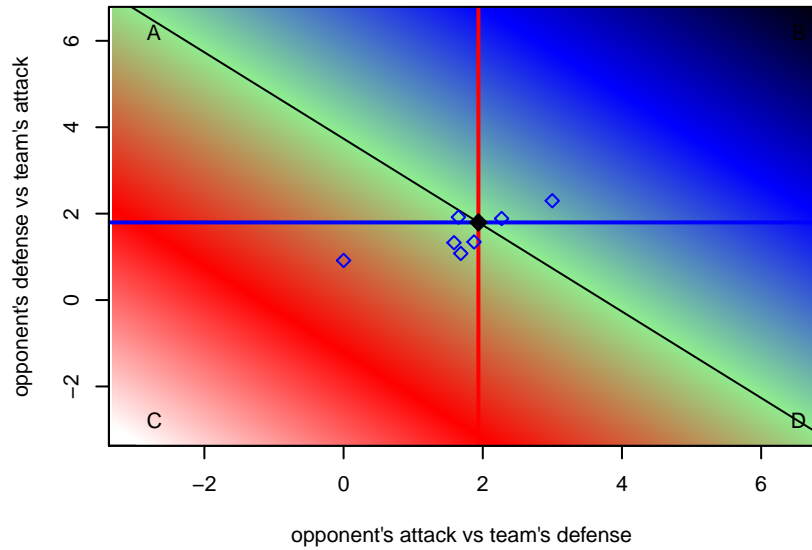

Cascade Rush Revolution G02

Cascade Rush FC
, OR
G02 total strength=1339
attack=6.03 defense=6.94

alt names used:
Cascade Rush Revolution

Venues played:
2016 Capital Cup GU15
2016 Bend Premier Cup Kat Williamson (Silver,

**attack and defense variance (black dot)
relative to other teams
and top 10 in region**

**attack and defense rating
relative to others at age
and all opponents in last 13 months**

**attack and defense rating
relative to others at age
and all opponents in last 13 months**

Performance relative to 13 month average

Performance relative to 13 month average

Distribution of opponents
 Red = Lose zone, Blue = Win zone, Green = Even
 Black line separates win/lose zones

lot. A=Neither has attack advantage, B=Opponent has both attack and defense advantage, C=Opponent has both attack and defense disadvantage, D=Both have