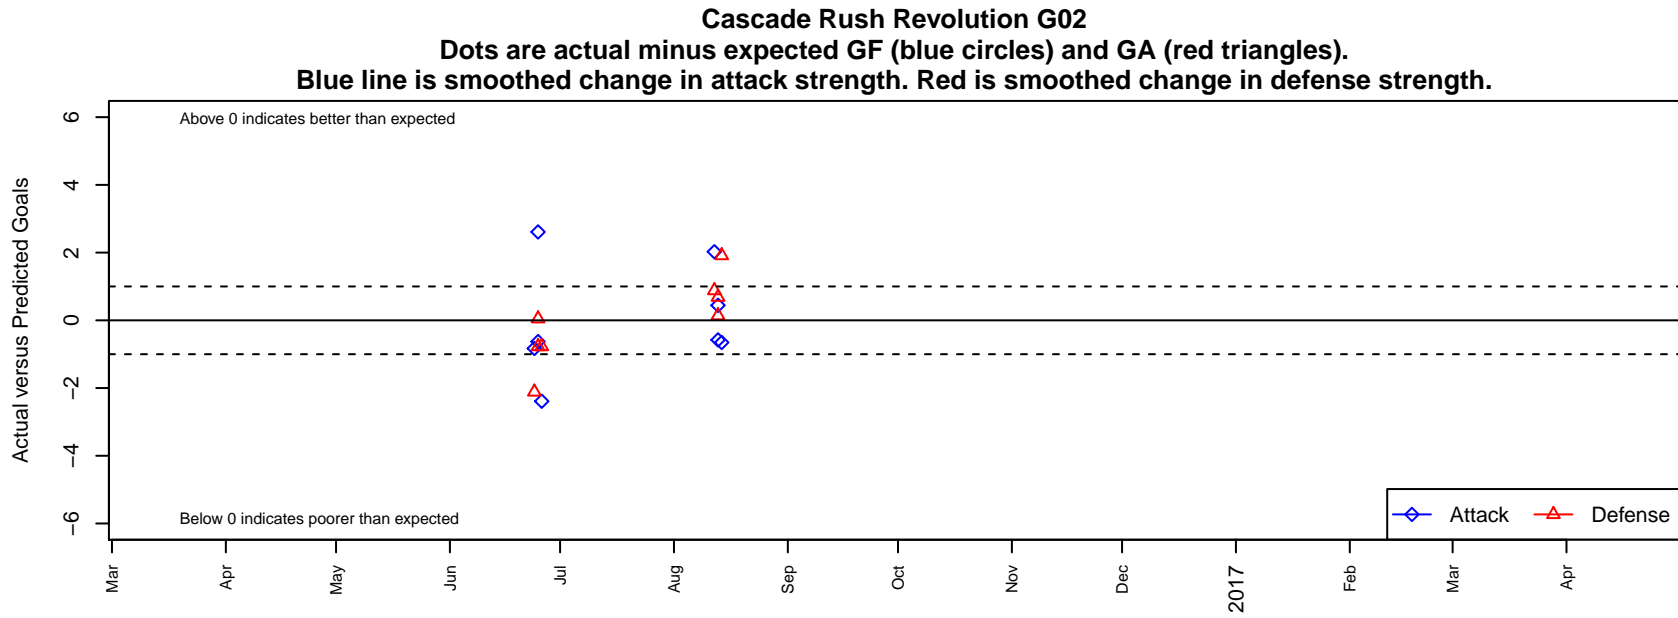

Cascade Rush Revolution G02

Cascade Rush FC
, OR
G02 total strength=1339
attack=6.03 defense=6.94

alt names used:
Cascade Rush Revolution

Venues played:
2016 Capital Cup GU15
2016 Bend Premier Cup Kat Williamson (Silver,

**attack and defense variance (black dot)
relative to other teams
and top 10 in region**

**attack and defense rating
relative to others at age
and all opponents in last 13 months**

**attack and defense rating
relative to others at age
and all opponents in last 13 months**

Performance relative to 13 month average

Performance relative to 13 month average

Distribution of opponents
 Red = Lose zone, Blue = Win zone, Green = Even
 Black line separates win/lose zones

lot. A=Neither has attack advantage, B=Opponent has both attack and defense advantage, C=Opponent has both attack and defense disadvantage, D=Both have