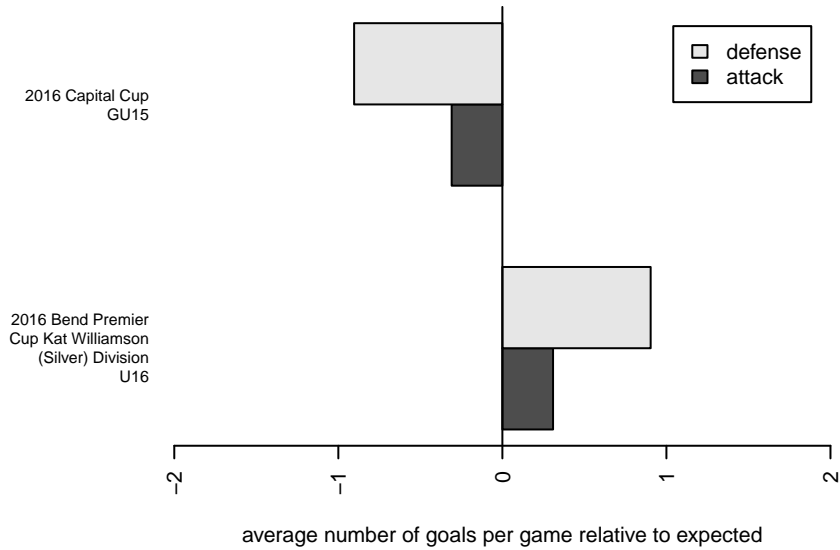

Cascade Rush Revolution G02

Cascade Rush FC
, OR
G02 total strength=1339
attack=6.03 defense=6.94

alt names used:
Cascade Rush Revolution

Venues played:
2016 Capital Cup GU15
2016 Bend Premier Cup Kat Williamson (Silver,

**attack and defense variance (black dot)
relative to other teams
and top 10 in region**

**attack and defense rating
relative to others at age
and all opponents in last 13 months**

**attack and defense rating
relative to others at age
and all opponents in last 13 months**

Performance relative to 13 month average

Performance relative to 13 month average

Distribution of opponents
 Red = Lose zone, Blue = Win zone, Green = Even
 Black line separates win/lose zones

lot. A=Neither has attack advantage, B=Opponent has both attack and defense advantage, C=Opponent has both attack and defense disadvantage, D=Both have