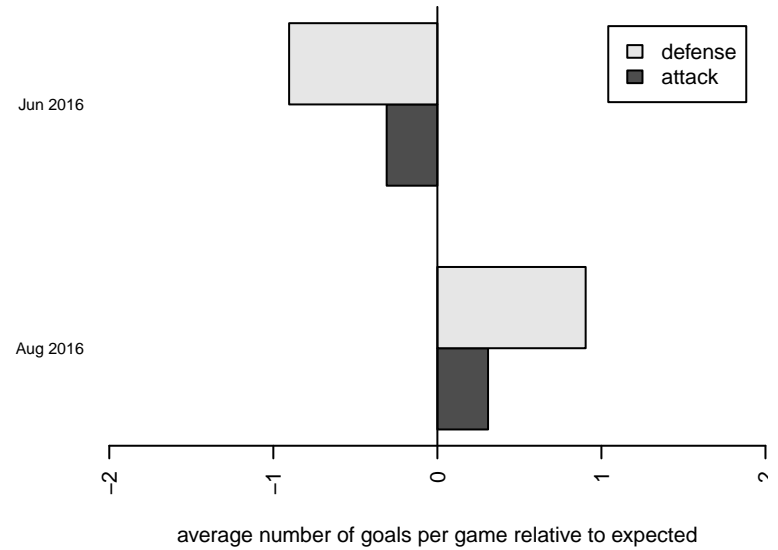

Cascade Rush Revolution G02

Cascade Rush FC
, OR
G02 total strength=1339
attack=6.03 defense=6.94

alt names used:
Cascade Rush Revolution

Venues played:
2016 Capital Cup GU15
2016 Bend Premier Cup Kat Williamson (Silver,

**attack and defense variance (black dot)
relative to other teams
and top 10 in region**

**attack and defense rating
relative to others at age
and all opponents in last 13 months**

**attack and defense rating
relative to others at age
and all opponents in last 13 months**

Performance relative to 13 month average

Performance relative to 13 month average

Distribution of opponents
 Red = Lose zone, Blue = Win zone, Green = Even
 Black line separates win/lose zones

lot. A=Neither has attack advantage, B=Opponent has both attack and defense advantage, C=Opponent has both attack and defense disadvantage, D=Both have