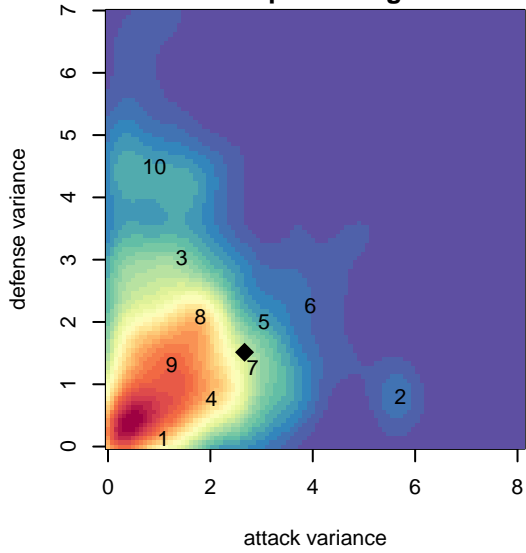

Cascade Rush Revolution G02

Cascade Rush FC
, OR
G02 total strength=1339
attack=6.03 defense=6.94

alt names used:
Cascade Rush Revolution

Venues played:
2016 Capital Cup GU15
2016 Bend Premier Cup Kat Williamson (Silver,

**attack and defense variance (black dot)
relative to other teams
and top 10 in region**

**attack and defense rating
relative to others at age
and all opponents in last 13 months**

**attack and defense rating
relative to others at age
and all opponents in last 13 months**

Performance relative to 13 month average

Performance relative to 13 month average

Distribution of opponents
 Red = Lose zone, Blue = Win zone, Green = Even
 Black line separates win/lose zones

lot. A=Neither has attack advantage, B=Opponent has both attack and defense advantage, C=Opponent has both attack and defense disadvantage, D=Both have